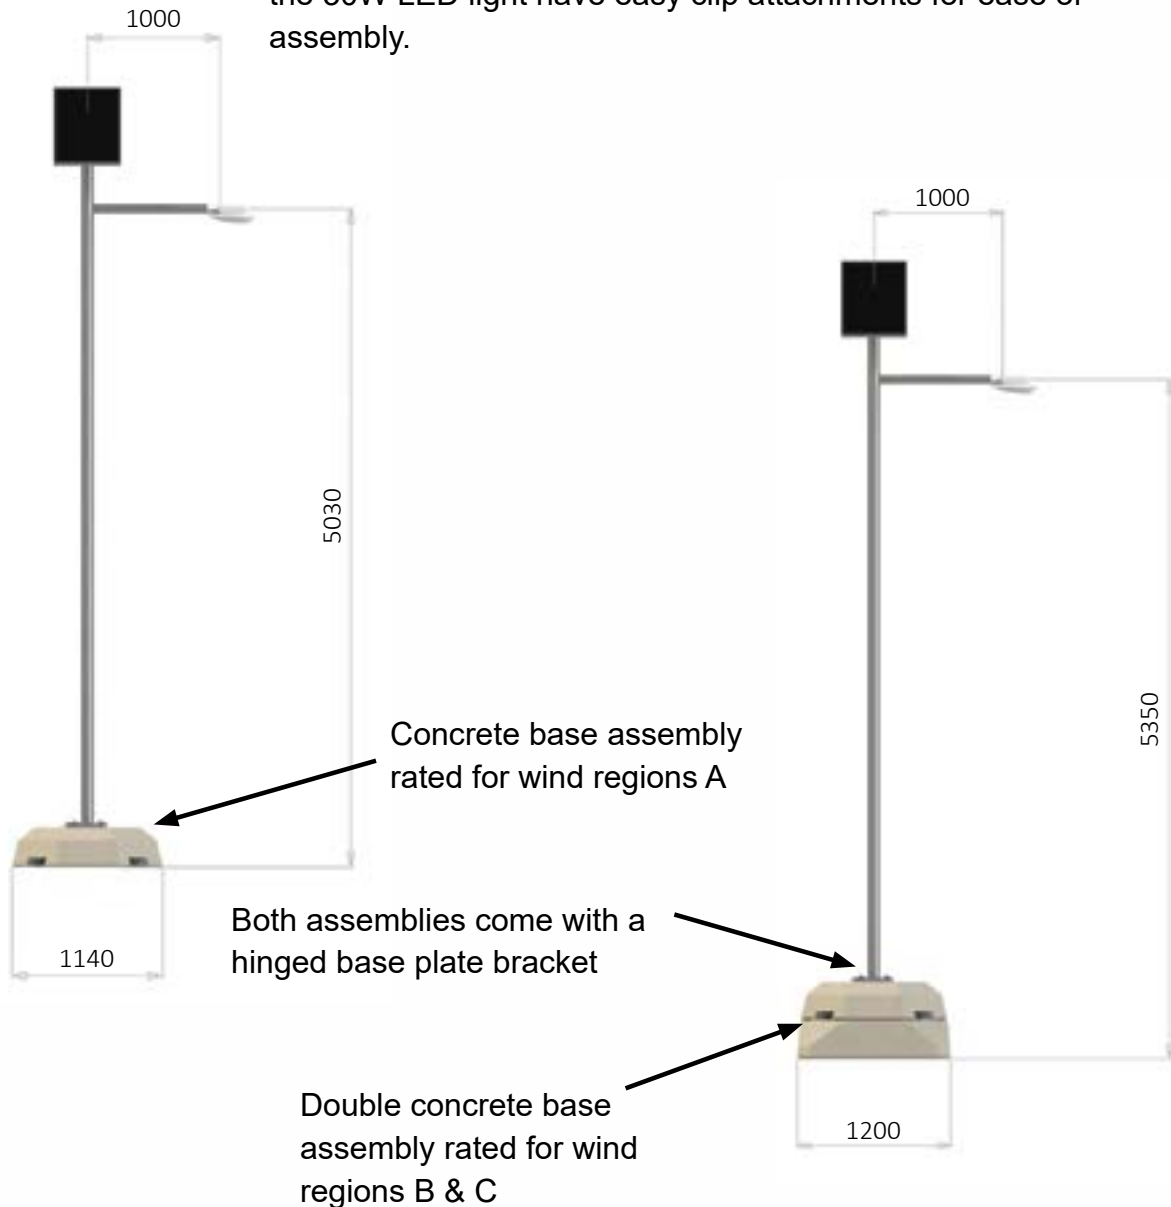

Portable Solar Lighting Specifications

The poles are hot dipped galvanized and the solar panels are set to capture maximum exposure. Both the solar panel and the 30W LED light have easy clip attachments for ease of assembly.