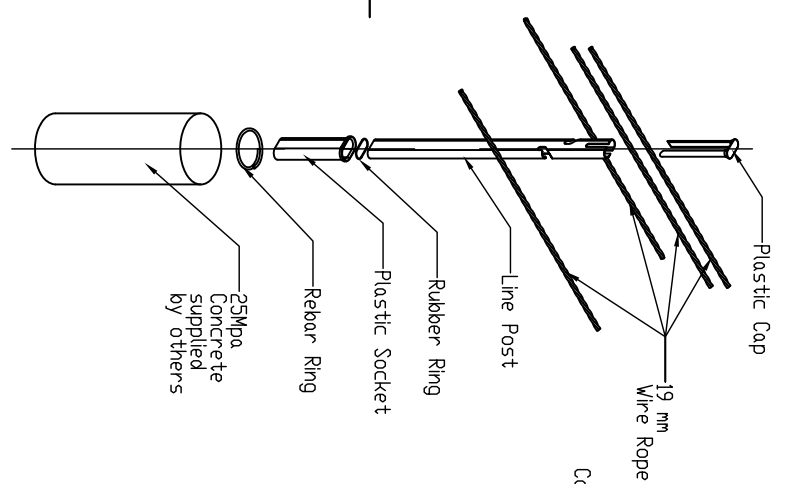

Note:
One Turnbuckle per cable per 450m.
No two Turnbuckles within 30m on the same cable.
For Universal A.T.E. details see product manual and drawings.
For additional information see product manual.

PART No	DESCRIPTION	Qty
C-LP3	Plastic Cap with Sleeves	1
C-LP1V2	Line Post	1
C-LP2	Plastic Socket	1
C-LP4	Rebar Ring	1
C-LP5	Rubber Ring	1