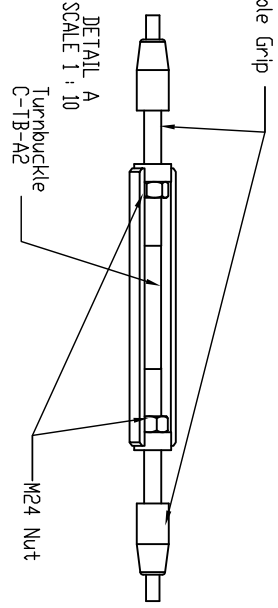

Note:
One Turnbuckle per cable per 450m.
No two Turnbuckles within 30m on the same cable.
For Universal A.T.E. details see product manual and drawings.
For additional information see product manual.

PART No	DESCRIPTION	Qty
C-LP3	Plastic Cap with Sleeves	1
C-LP1V2	Line Post	1
C-LP2	Plastic Socket	1
C-LP4	Rebar Ring	1
C-LP5	Rubber Ring	1