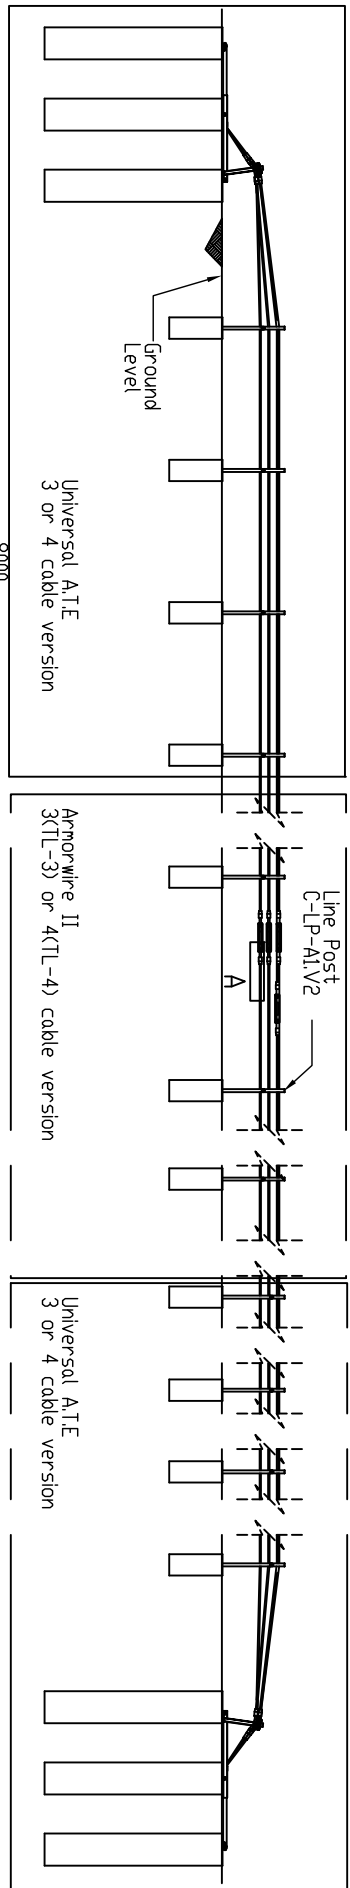

306 Neilson Street,
Onehunga, Auckland
PO Box 12 949, Penrose
Auckland, New Zealand
Telephone 09-634 1239
Facsimile 09-634 4525
www.cspacific.co.nz

ARMORWIRE
Ex Armorflex Drawing No. C-001 . V2

Drawn by	AD - AFLEX	Date	17/11/10
Checked		Scale	A4 Do Not Scale
Converted to CSP format by		SB	
Drawing no.	FX558	Rev. No.	0