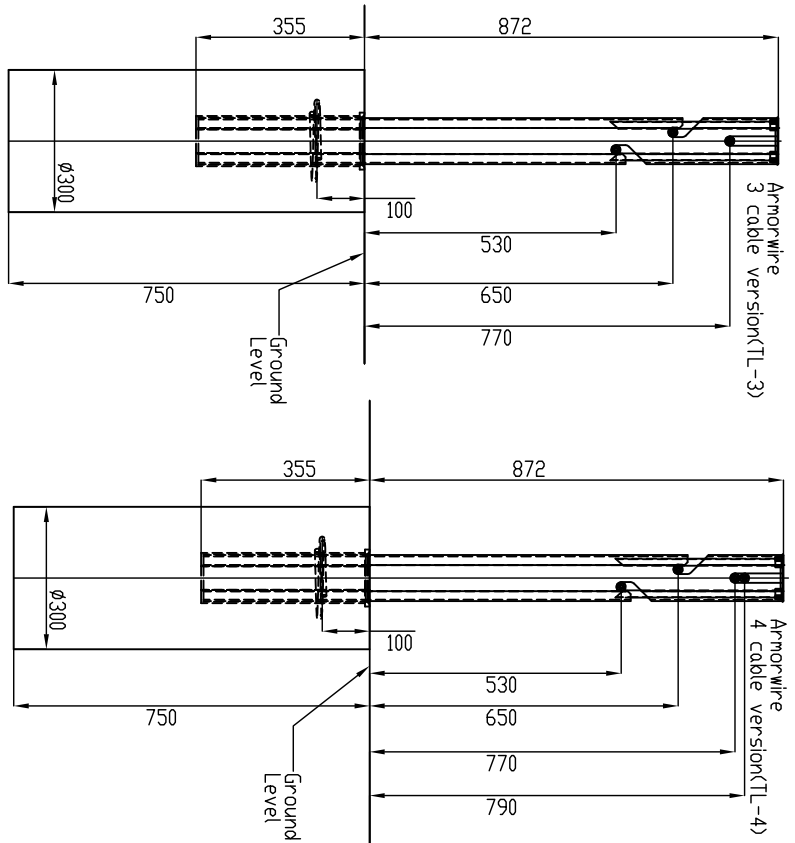

Note:
One Turnbuckle per cable per 450m.
No two Turnbuckles within 30m on the same cable.
For Universal A.T.E. details see product manual and drawings.
For additional information see product manual.

PART No	DESCRIPTION	Qty
C-LP3	Plastic Cap with Sleeves	1
C-LP1V2	Line Post	1
C-LP2	Plastic Socket	1
C-LP4	Rebar Ring	1
C-LP5	Rubber Ring	1