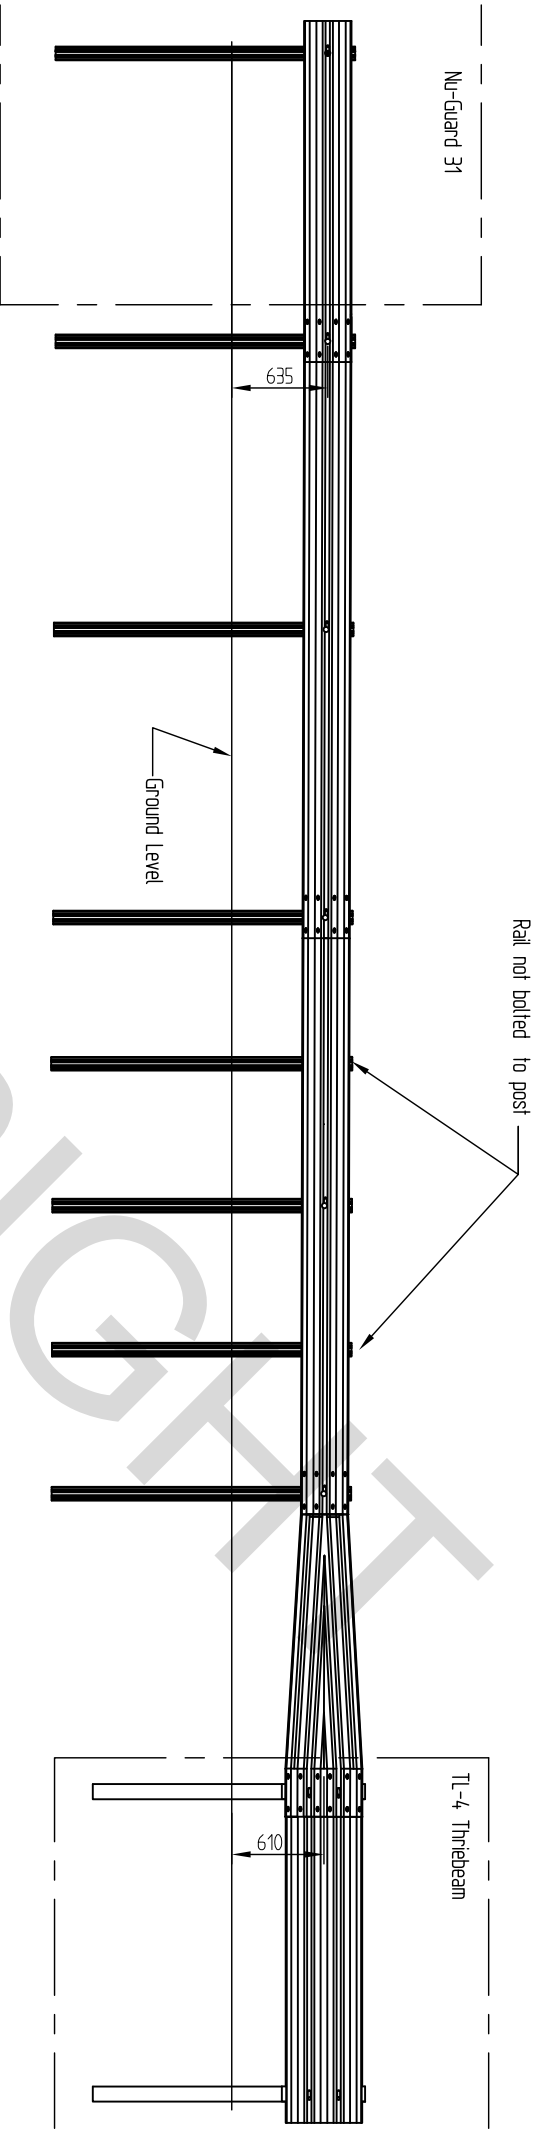

Revision	Rev. Date	Changes Made
1 (MAY)	26/07/12	Post position modified.

306 Nelson Street, Onelunga, Auckland PO Box 12 949, Penrose Auckland, New Zealand Telephone 09-634 1239 Facsimile 09-634 4525 www.cspacific.co.nz	TRANSITION TO STANDARD TL4 THREBEAM	
	Drawn by SB	Date 28/09/11
Checked	Scale A4 Do Not Scale	
Reference No.		
Drawing no. FX609	Rev. No. 1